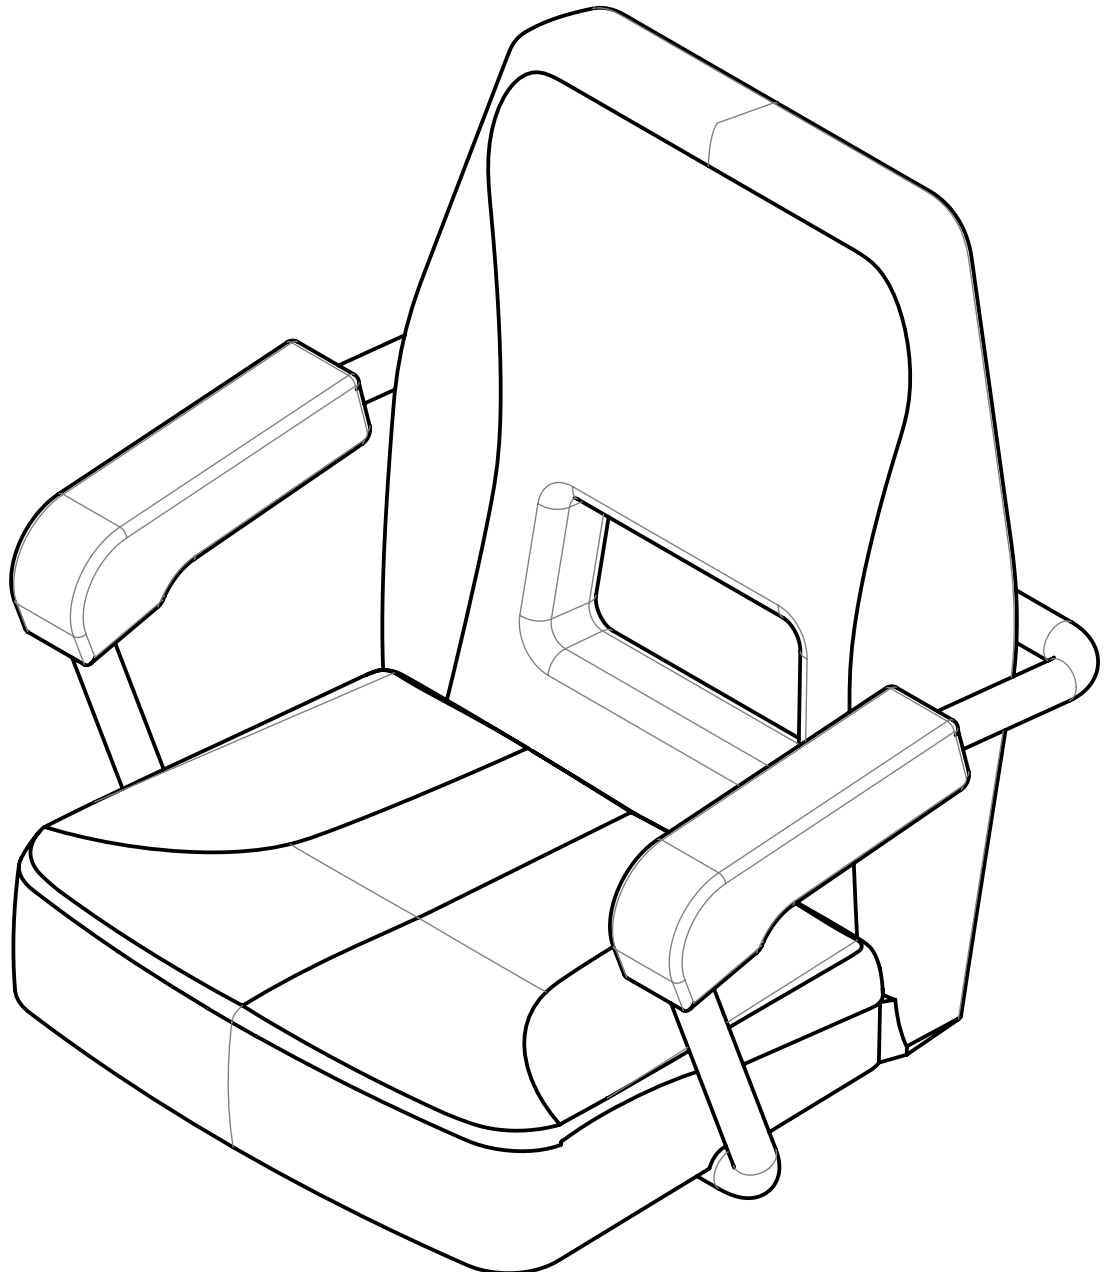

## Seat "Sailor2"

### SKAI FEATURES AND CONSTRUCTION:

- MARINE GRADE SKAI IMITATION LEATHER, SINGLE JERSEY COVERED WITH PVC
- WATER RESISTANT
- UV RESISTANT
- AISI-304 STAPLES

### GENERAL INFORMATION:

- FITS PEDESTALS WITH SLIDE ONLY, HOLE PATTERN R
  - AISI-304 FASTENERS; SCREW ST.6,3X25 (4X)
  - AVAILABLE IN BLUE (CHSAILB2) AND WHITE (CHSAILW2)
  - ANODISED ALUMINIUM FRAME
- 
- SUPPLIED WITHOUT PEDESTAL

## Seat "Sailor2"

- DIMENSIONS MAY VARY DUE TO FLEXIBLE MATERIAL