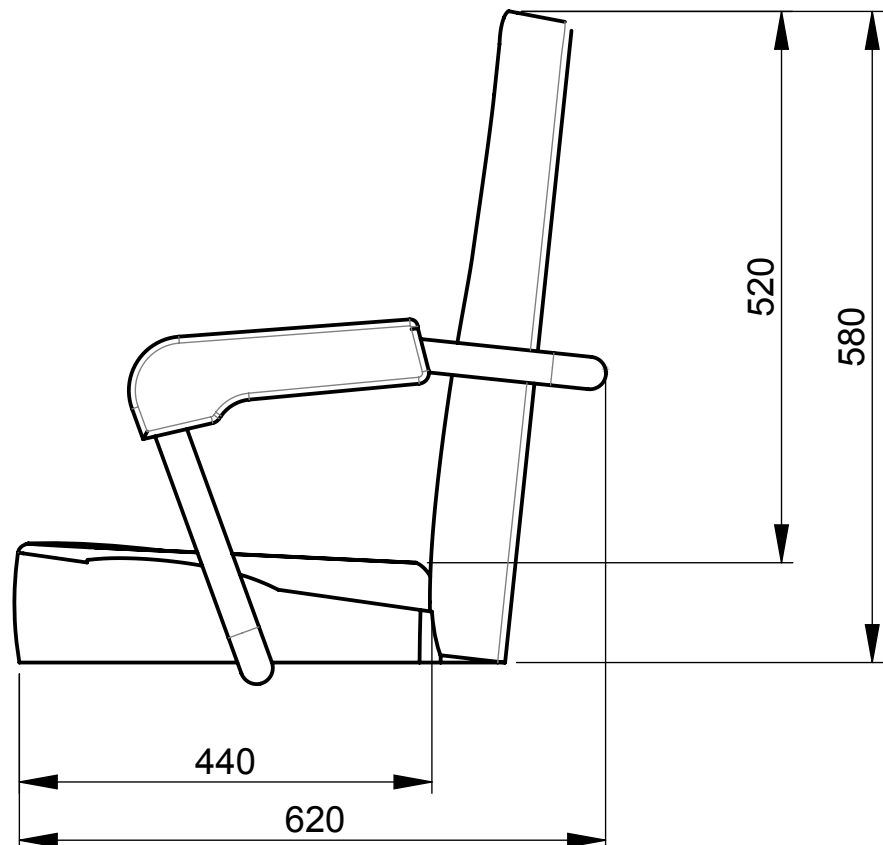

## Seat "Sailor2"

### GENERAL INFORMATION:

- FITS PEDESTALS WITH SLIDE ONLY, HOLE PATTERN R
  - AISI-304 FASTENERS; SCREW ST.6,3X25 (4X)
  - AVAILABLE IN BLUE (CHSAILB2) AND WHITE (CHSAILW2)
  - ANODISED ALUMINIUM FRAME
- 
- SUPPLIED WITHOUT PEDESTAL

## Seat "Sailor2"

- DIMENSIONS MAY VARY DUE TO FLEXIBLE MATERIAL